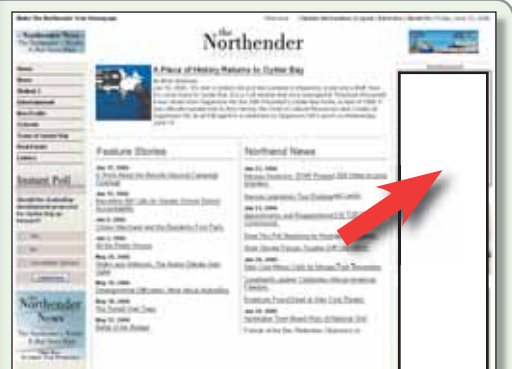

LAYER 1

Primary Skyscraper Advertisement

Set to display on the homepage of Northender, viewed by all referrers to the main site page. The ad spans the entire right-side of the page.

120x600 (RGB) .gif, .jpg, .swf formats